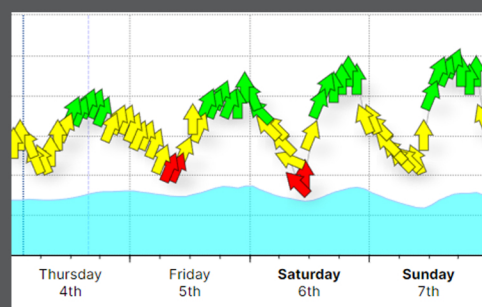

## COMPLIMENTARY CREW PRACTICE

SAT, 6TH NOV (14:00 TO 17:00)

SWAN RIVER SAILING FLEET IS LOCATED IN THE END OF FSC COLLECTOR JETTY.

## EVENT SCHEDULE

SUNDAY, 7<sup>TH</sup> NOVEMBER

- **8:00** Full Group Briefing  
SUNSET DECK
- **9:00** First Warning Signal
- **16:00** Presentations  
SUNSET DECK

TAKE ADVANTAGE OF FSC'S SAUSAGE SIZZLE SALAD BAR - \$18PP (THE SALAD BAR IS A 4-SALAD MENU - POTATO SALAD, COLESLAW, GARDEN SALAD (V/GF) AND PUMPKIN & SPINACH SALAD (V/GF)).