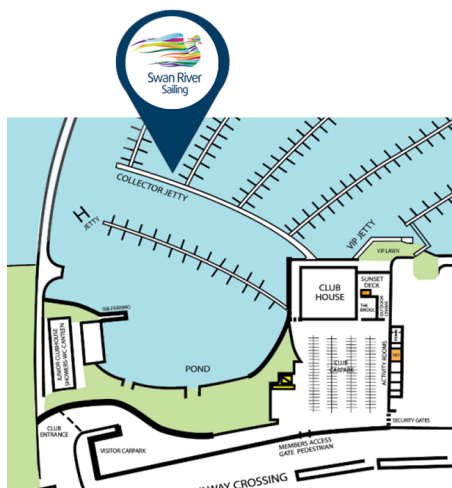

## COMPLIMENTARY CREW PRACTICE

SAT, 6TH NOV (14:00 TO 17:00)

SWAN RIVER SAILING FLEET IS LOCATED IN THE END OF FSC COLLECTOR JETTY.

## EVENT SCHEDULE

SUNDAY, 7<sup>TH</sup> NOVEMBER

- **8:00** Full Group Briefing  
SUNSET DECK
- **9:00** First Warning Signal
- **16:00** Presentations  
SUNSET DECK

TAKE ADVANTAGE OF FSC'S SAUSAGE SIZZLE SALAD BAR - \$18PP (THE SALAD BAR IS A 4-SALAD MENU - POTATO SALAD, COLESLAW, GARDEN SALAD (V/GF) AND PUMPKIN & SPINACH SALAD (V/GF)).

## SPECTATORS WELCOME

RACING WILL BE AS CLOSE TO BATHERS BEACH AS POSSIBLE. INVITE FAMILY & FRIENDS TO COME ON DOWN AND CHEER ON THE TEAMS!

#WOMENSKELBOATCHAMPSTURNS30